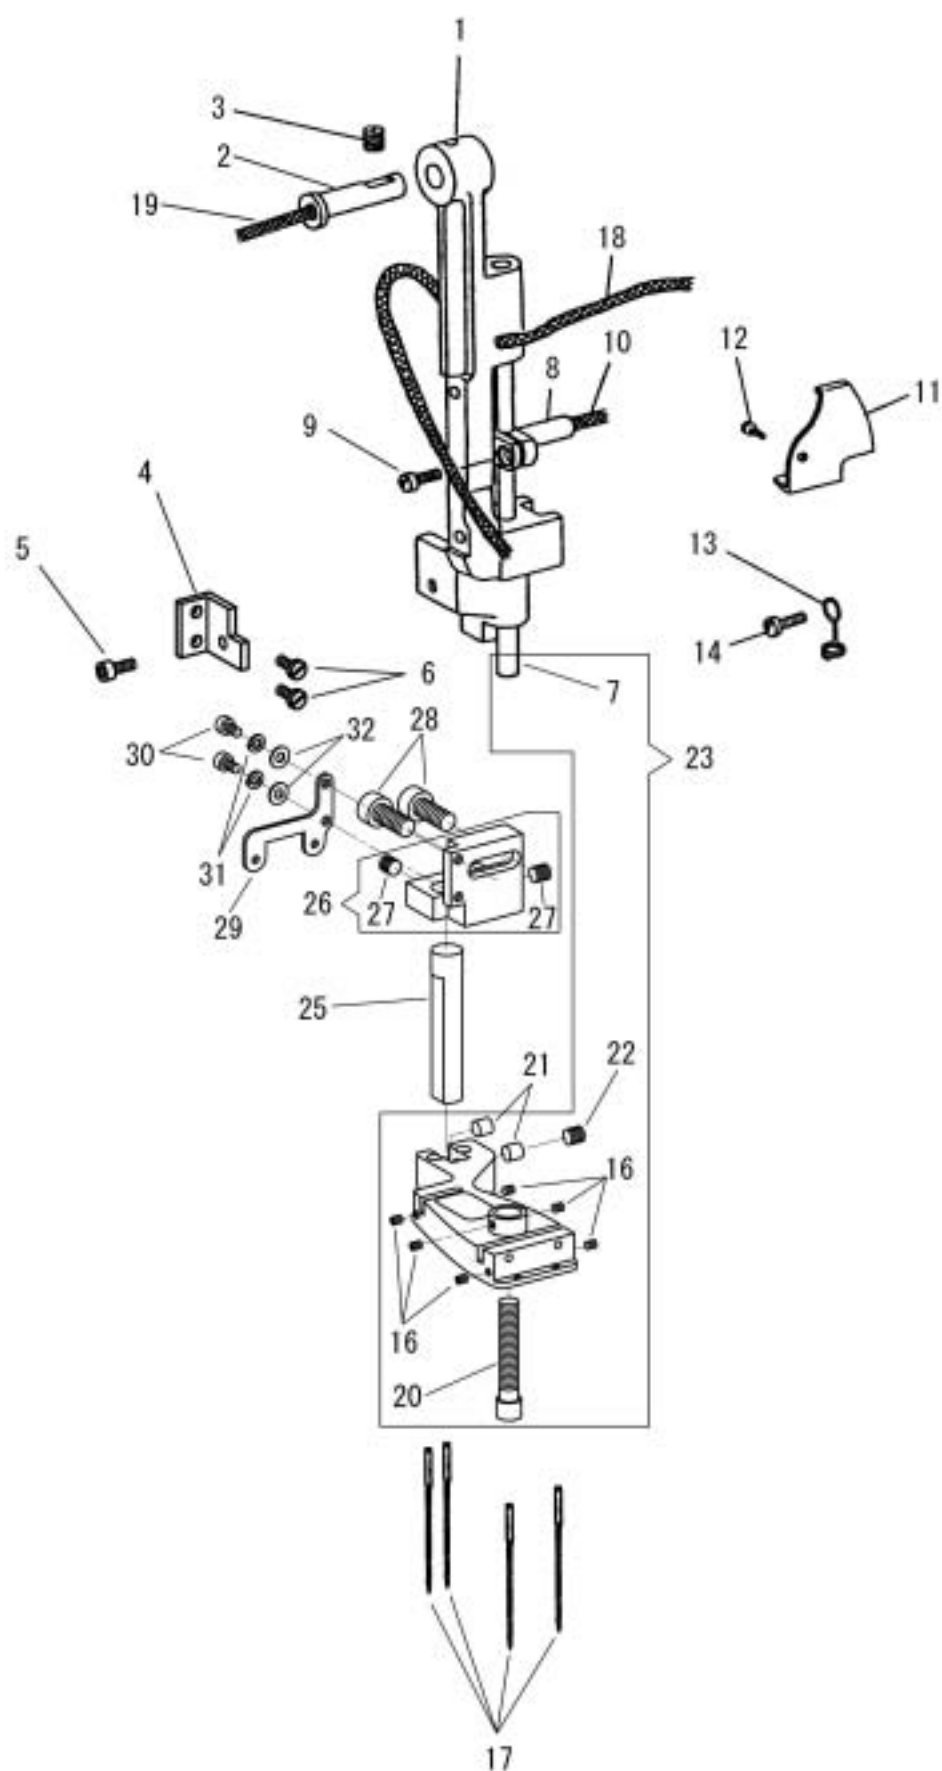

針棒土台、針棒
NEEDLE BAR FRAME, NEEDLE BAR

針棒土台、針棒
NEEDLE BAR FRAME, NEEDLE BAR

No	部品番号 PART NO	数量 QTY	品名	DESCRIPTION
1	C0015	1	針棒土台	NEEDLE BAR FRAME
2	11875	1	針棒土台ピン	HINGE STUD
3	10525	1	止めねじ	SET SCREW 6.75X24 L=9.0
4	C0016	1	針棒土台固定板	NEEDLE BAR FRAME POSITION BRACKET
5	C0017	1	止めねじ	SCREW
6	15007	2	止めねじ	SCREW
7	C0099	1	針棒	NEEDLE BAR
8	10856	1	針棒抱き	NEEDLE BAR CONNECTING STUD
9	10532	1	針棒抱き締ねじ	PINCH SCREW 5/32X40 L=9.0
10	10726	1	針棒抱き油芯	OIL WICK
11	10551	1	天秤油受	THREAD TAKE UP LEVER OIL GUARD
12	10650	1	天秤油受止めねじ	SCREW 3.4X36 L=6.0
13	4221	1	油芯押え	OIL WICK RETAINER
14	15007	1	糸調子棒(短)止めねじ	SCREW 9/64X40 L=10.0
16	C0019	6	止めねじ	SCREW
17	N0119	4	針 DPX17 #19	NEEDLE DPX17 #19
18	15031	1	針棒土台油芯	OIL WICK
19	10726	1	針棒土台ピン油芯	OIL WICK
20	C0100	1	止めねじ	SCREW
21	C0097	2	フェルト	OIL FELT
22	C0098	1	油栓ねじ	OIL STOP SCREW
23	C0182C	1	針株(組)(標準)	NEEDLE CLAMP COMPLETE (STD)
25	C0093	1	振れ止めピン	GUIDE PIN
26	C0094	1	振れ止めピン台(ねじ付)	GUIDE PIN BASE WITH SCREW
27	C0095	2	止めねじ	SCREW
28	C0103	2	止めねじ	SCREW
29	C0101	1	糸掛C	THREAD GUIDE "C"
30	C0104	2	止めねじ	SCREW
31	C0105	2	スプリングワッシャー	SPRING WASHER
32	C0106	2	ワッシャー	WASHER