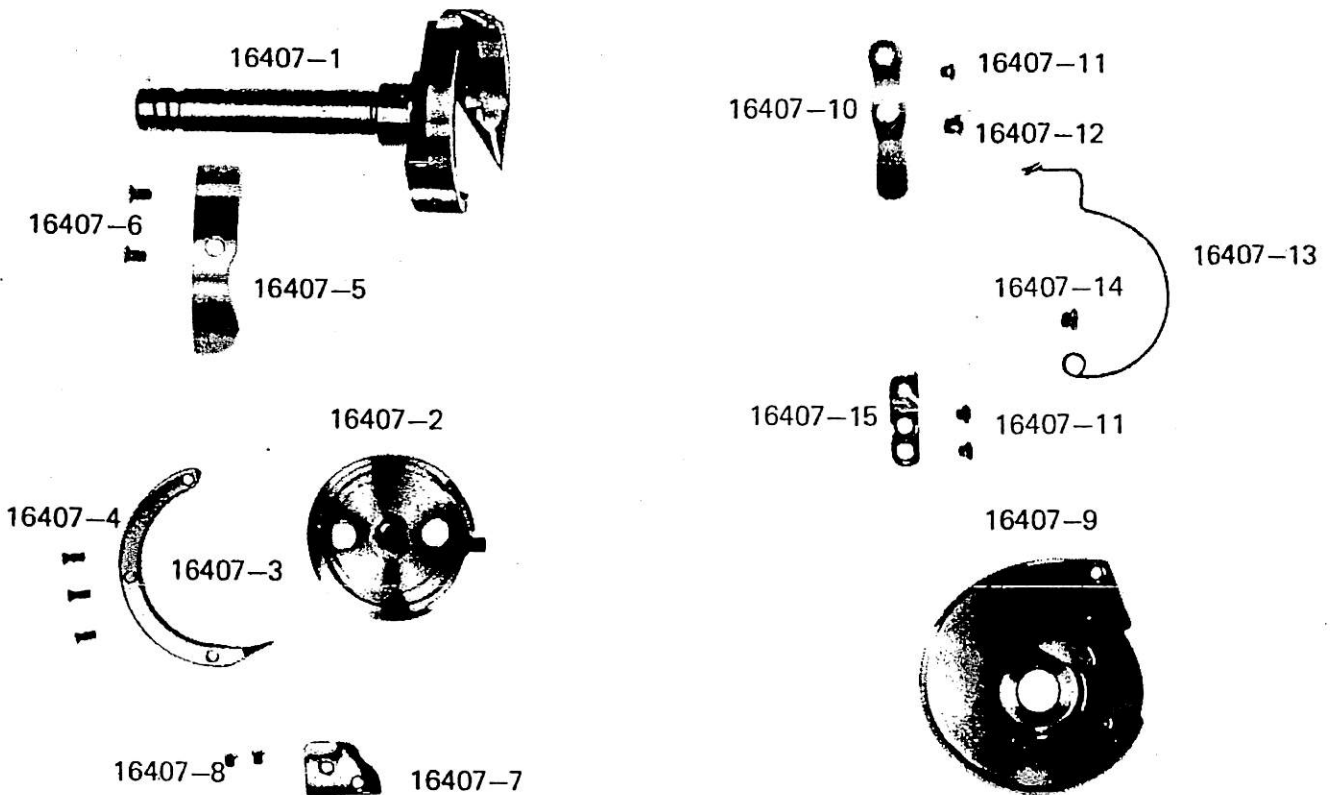

下軸関係 LOWER SHAFT

* marked parts are only for Model LTW-27BK
 x marked parts are only for Model LSW-27BLK, -28BLK

(*印は LTW-27BK のみ)
 (x印は LSW-27BLK, -28BLK のみ)

カマ土台関係
HOOK SADDLE

* marked parts are only for Model LTW-27BK (*印は LTW-27BK のみ)

HOOK FOR MODEL LTW-27BK

HOOK FOR MODEL LSW-27BLK, 28BLK

16296 (3/16")
16297 (7/32")
16236 (1/4")
16237 (5/16")
16238 (3/8")
16298 (7/16")

x10463 *15633(3/16")
x10464 *15634(7/32")
x10465 *15635(1/4")
x10466 *15636(5/16")
x10467 *15637(3/8")
x10468 *15638(7/16")