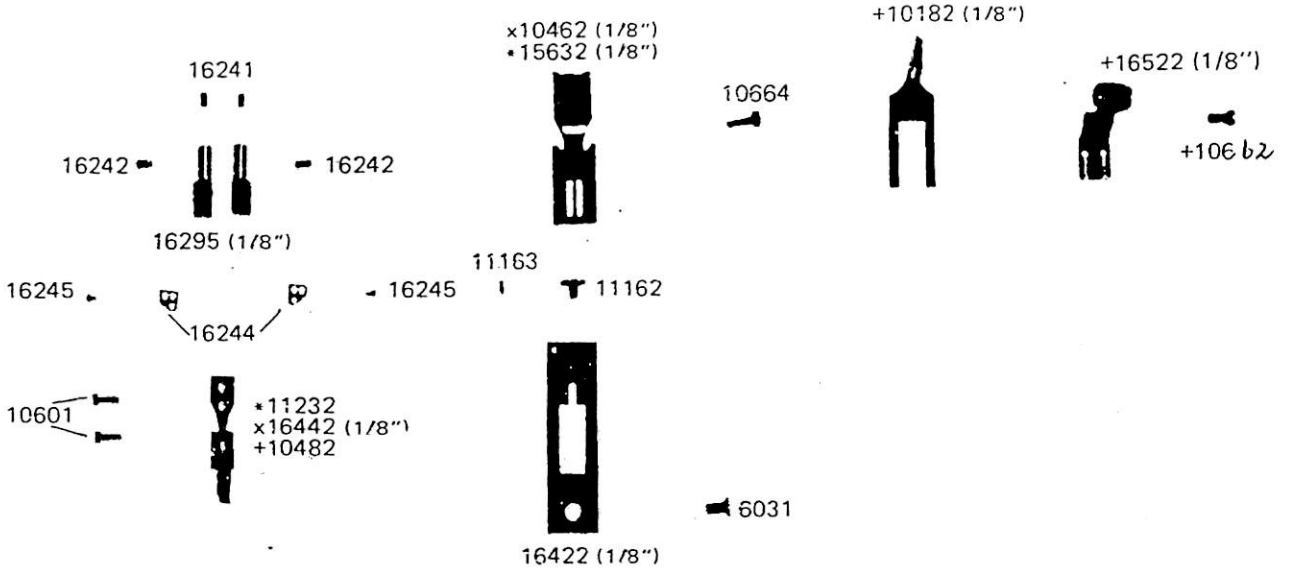

下軸関係 LOWER SHAFT

* marked parts are only for Model LTW-27BK
 x marked parts are only for Model LSW-27BLK, -28BLK

(*印は LTW-27BK のみ)
 (x印は LSW-27BLK, -28BLK のみ)

カマ土台関係
HOOK SADDLE

* marked parts are only for Model LTW-27BK (*印は LTW-27BK のみ)

HOOK FOR MODEL LTW-27BK

HOOK FOR MODEL LSW-27BLK, 28BLK

16296 (3/16")
16297 (7/32")
16236 (1/4")
16237 (5/16")
16238 (3/8")
16298 (7/16")

x10463 *15633(3/16")
x10464 *15634(7/32")
x10465 *15635(1/4")
x10466 *15636(5/16")
x10467 *15637(3/8")
x10468 *15638(7/16")

+10183 (3/16")
+19184 (7/32")
+10185 (1/4")
+10186 (5/16")
+10187 (3/8")
+10188 (7/16")

+16523 (3/16")
+16524 (7/32")
+16525 (1/4")
+16526 (5/16")
+16527 (3/8")
+16528 (7/16")

x16443A
x16444
x16445
x16446
x16447
x16448
+10483 (3/16")
+10484 (7/32")
+10485 (1/4")
+10486 (5/16")
+10487 (3/8")
+10488 (7/16")
*11233 (3/16")
*10264 (7/32")
*11234 (1/4")
*11235 (5/16")
*11236 (3/8")
*10268 (7/16")

Other needle gauges are available within 1/8" to 1" at extra cost.

* marked parts are only for Model LTW-27BK (*は LTW-27BK のみ)
x marked parts are only for Model LSW-27BLK (×印は LSW-27BLK のみ)
+ marked parts are only for Model LSW-28BLK (+印は LSW-28BLK のみ)