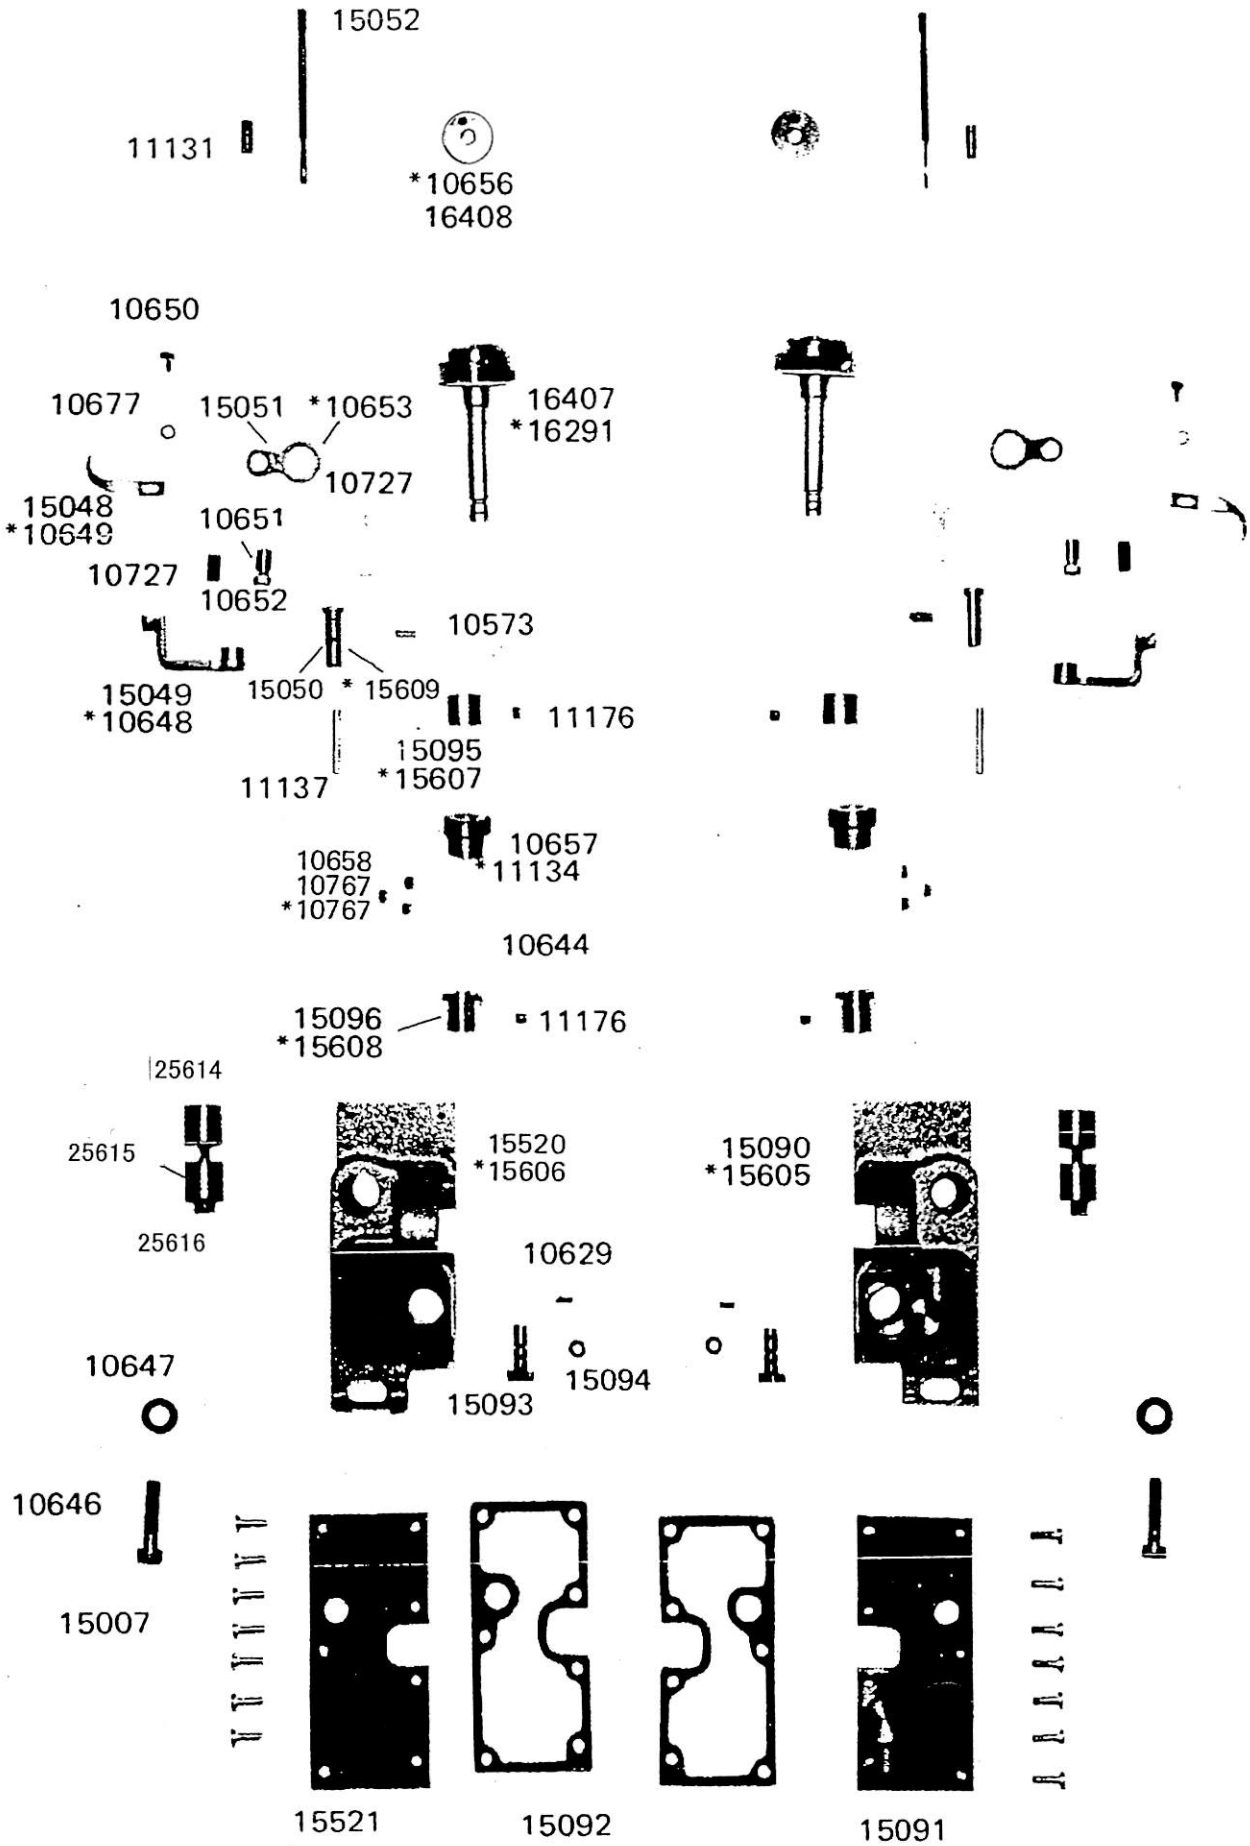

下軸関係 LOWER SHAFT

* marked parts are only for Model LTW-27BK
 x marked parts are only for Model LSW-27BLK, -28BLK

(*印は LTW-27BK のみ)
 (x印は LSW-27BLK, -28BLK のみ)

カマ土台関係
HOOK SADDLE

* marked parts are only for Model LTW-27BK (*印は LTW-27BK のみ)

HOOK FOR MODEL LTW-27BK

HOOK FOR MODEL LSW-27BLK, 28BLK

16296 (3/16")
16297 (7/32")
16236 (1/4")
16237 (5/16")
16238 (3/8")
16298 (7/16")

x10463 *15633(3/16")
x10464 *15634(7/32")
x10465 *15635(1/4")
x10466 *15636(5/16")
x10467 *15637(3/8")
x10468 *15638(7/16")

+10183 (3/16")
+19184 (7/32")
+10185 (1/4")
+10186 (5/16")
+10187 (3/8")
+10188 (7/16")

+16523 (3/16")
+16524 (7/32")
+16525 (1/4")
+16526 (5/16")
+16527 (3/8")
+16528 (7/16")

x16443A
x16444
x16445
x16446
x16447
x16448
+10483 (3/16")
+10484 (7/32")
+10485 (1/4")
+10486 (5/16")
+10487 (3/8")
+10488 (7/16")
*11233 (3/16")
*10264 (7/32")
*11234 (1/4")
*11235 (5/16")
*11236 (3/8")
*10268 (7/16")

Other needle gauges are available within 1/8" to 1" at extra cost.

* marked parts are only for Model LTW-27BK (*は LTW-27BK のみ)
x marked parts are only for Model LSW-27BLK (×印は LSW-27BLK のみ)
+ marked parts are only for Model LSW-28BLK (+印は LSW-28BLK のみ)