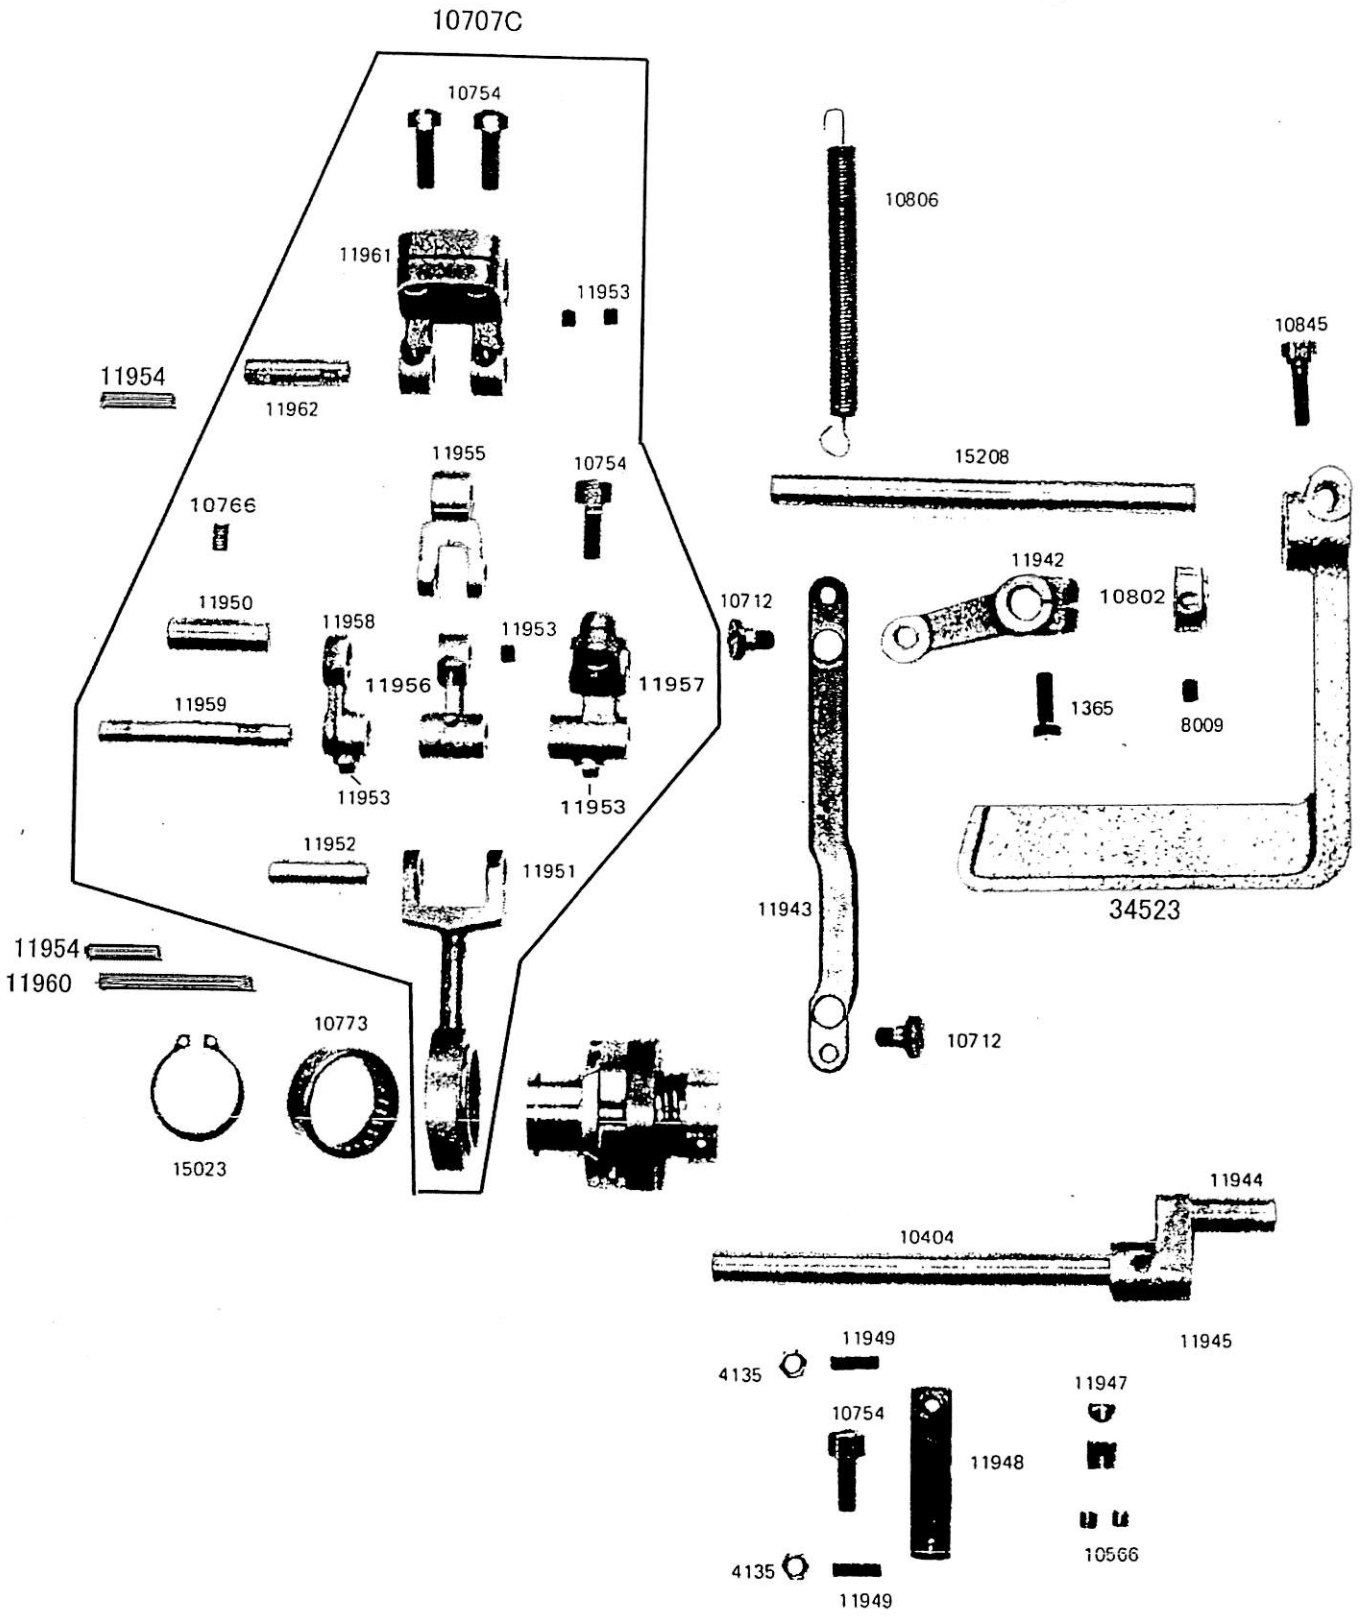

下軸関係 LOWER SHAFT

* marked parts are only for Model LTW-27BK
 x marked parts are only for Model LSW-27BLK, -28BLK

(*印は LTW-27BK のみ)
 (x印は LSW-27BLK, -28BLK のみ)

カマ土台関係
HOOK SADDLE

* marked parts are only for Model LTW-27BK (*印は LTW-27BK のみ)

HOOK FOR MODEL LTW-27BK

HOOK FOR MODEL LSW-27BLK, 28BLK

16296 (3/16")
16297 (7/32")
16236 (1/4")
16237 (5/16")
16238 (3/8")
16298 (7/16")

x10463 *15633(3/16")
x10464 *15634(7/32")
x10465 *15635(1/4")
x10466 *15636(5/16")
x10467 *15637(3/8")
x10468 *15638(7/16")

Other needle gauges are available within 1/8" to 1" at extra cost.

* marked parts are only for Model LTW-27BK (*は LTW-27BK のみ)
x marked parts are only for Model LSW-27BLK (×印は LSW-27BLK のみ)
+ marked parts are only for Model LSW-28BLK (+印は LSW-28BLK のみ)

Parts No. PB25000(0810)