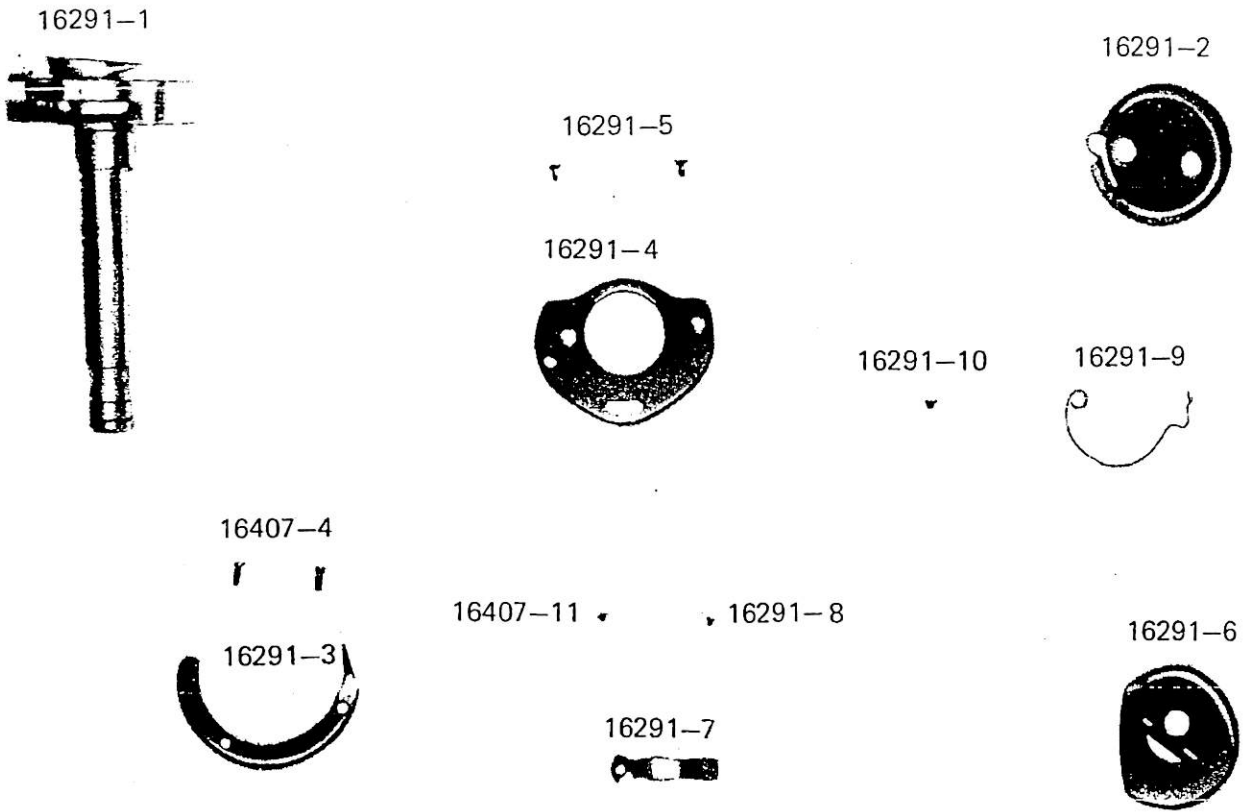

下軸関係 LOWER SHAFT

* marked parts are only for Model LTW-27BK
 x marked parts are only for Model LSW-27BLK, -28BLK

(*印は LTW-27BK のみ)
 (x印は LSW-27BLK, -28BLK のみ)

カマ土台関係
HOOK SADDLE

* marked parts are only for Model LTW-27BK (*印は LTW-27BK のみ)

HOOK FOR MODEL LTW-27BK

HOOK FOR MODEL LSW-27BLK, 28BLK

16296 (3/16")
16297 (7/32")
16236 (1/4")
16237 (5/16")
16238 (3/8")
16298 (7/16")

x10463 *15633(3/16")
x10464 *15634(7/32")
x10465 *15635(1/4")
x10466 *15636(5/16")
x10467 *15637(3/8")
x10468 *15638(7/16")

+10183 (3/16")
+19184 (7/32")
+10185 (1/4")
+10186 (5/16")
+10187 (3/8")
+10188 (7/16")

+16523 (3/16")
+16524 (7/32")
+16525 (1/4")
+16526 (5/16")
+16527 (3/8")
+16528 (7/16")

x16443A
x16444
x16445
x16446
x16447
x16448
+10483 (3/16")
+10484 (7/32")
+10485 (1/4")
+10486 (5/16")
+10487 (3/8")
+10488 (7/16")
*11233 (3/16")
*10264 (7/32")
*11234 (1/4")
*11235 (5/16")
*11236 (3/8")
*10268 (7/16")