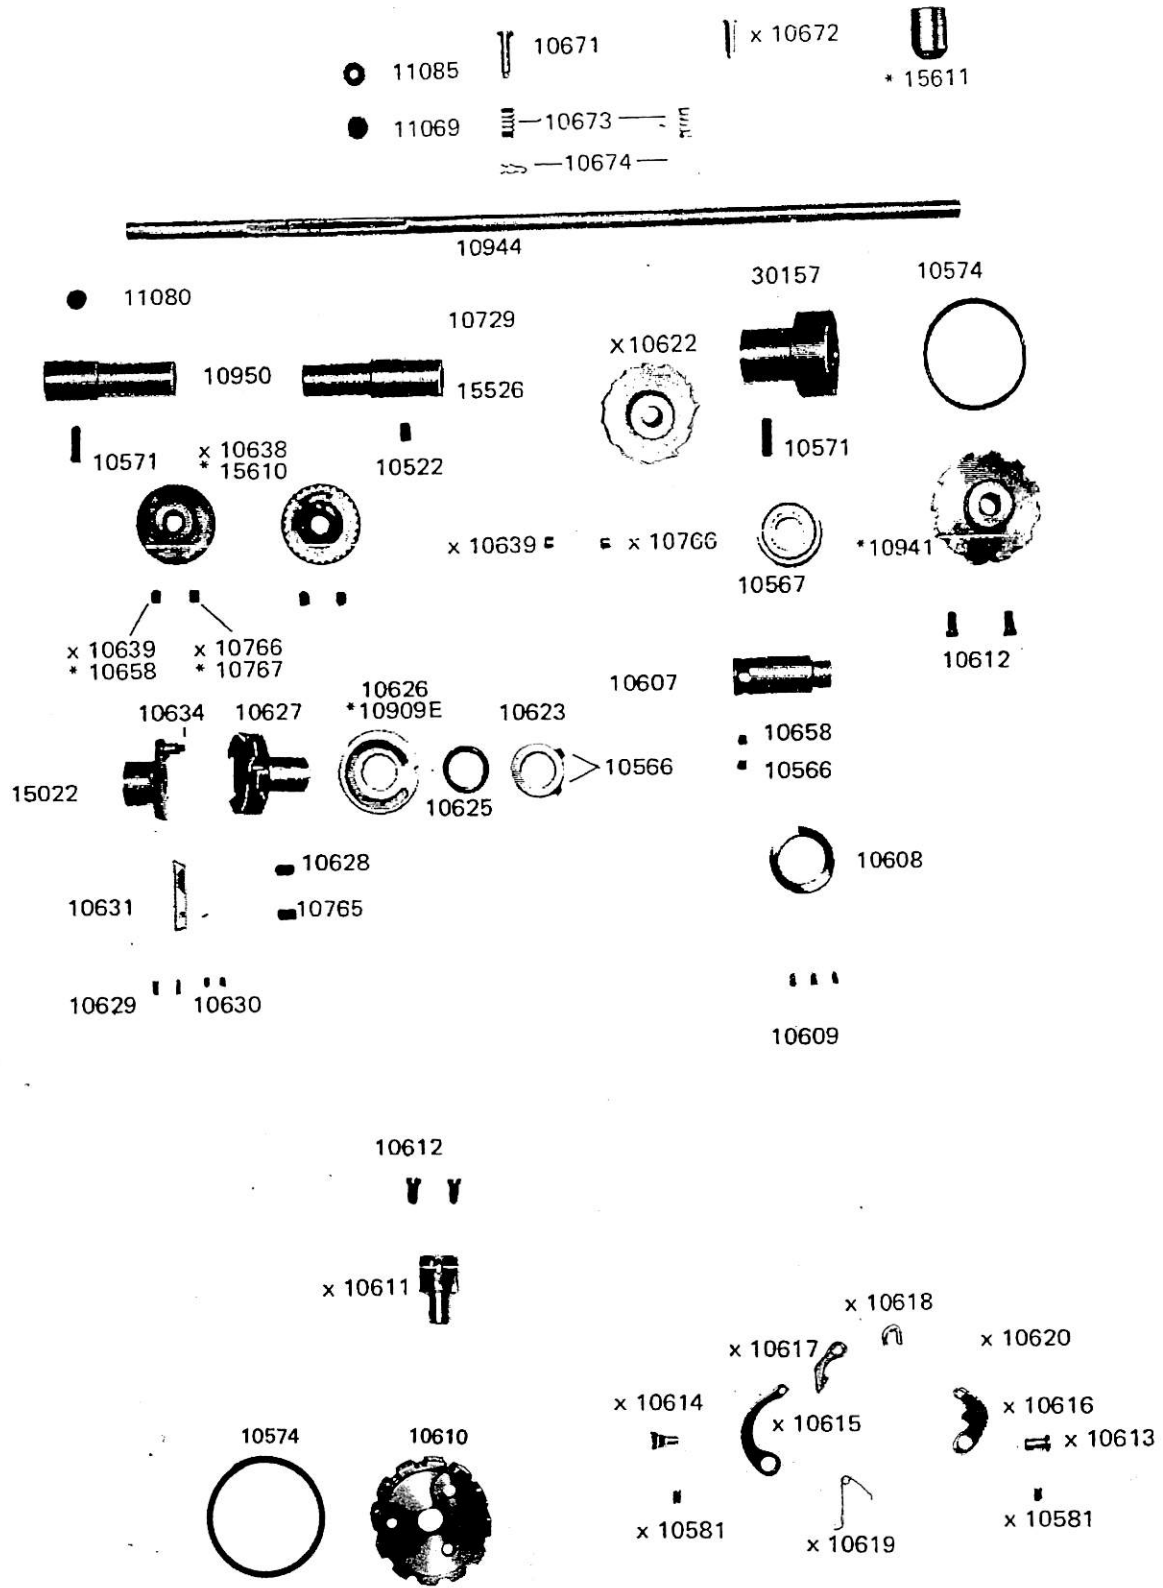

下軸関係 LOWER SHAFT

* marked parts are only for Model LTW-27BK
 x marked parts are only for Model LSW-27BLK, -28BLK

(*印は LTW-27BK のみ)
 (x印は LSW-27BLK, -28BLK のみ)

カマ土台関係
HOOK SADDLE

* marked parts are only for Model LTW-27BK (*印は LTW-27BK のみ)

HOOK FOR MODEL LTW-27BK

HOOK FOR MODEL LSW-27BLK, 28BLK

16296 (3/16")
16297 (7/32")
16236 (1/4")
16237 (5/16")
16238 (3/8")
16298 (7/16")

x10463 *15633(3/16")
x10464 *15634(7/32")
x10465 *15635(1/4")
x10466 *15636(5/16")
x10467 *15637(3/8")
x10468 *15638(7/16")

Other needle gauges are available within 1/8" to 1" at extra cost.

* marked parts are only for Model LTW-27BK (*は LTW-27BK のみ)
x marked parts are only for Model LSW-27BLK (×印は LSW-27BLK のみ)
+ marked parts are only for Model LSW-28BLK (+印は LSW-28BLK のみ)

Parts No. PB25000(0810)